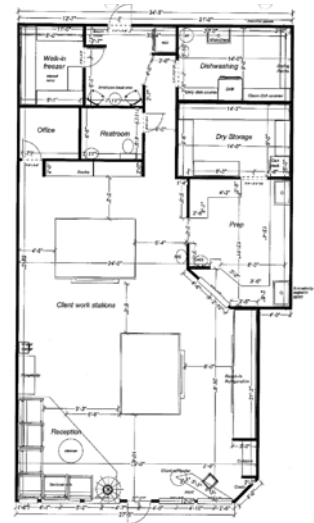

Westpark Towne Plaza

425 N. Milwaukee
Boise, Idaho

GREAT SPACE AVAILABLE - 1,943 sq. ft.
\$20 ft. + NNN

ITEMS INLCUDED WITH RENT:

- 1 cashier counter
- 1 serving counter
- Stainless steel wall selves
- 2 ceiling lamps
- 2 wall scones lamps
- 3 hand sinks with knee valves
- 2 paper towel dispensers (automatic)
- 1 paper towel dispenser (manual)
- 3 stainless steel counters
- 2 stainless steel sinks
- 1 stainless steel exhaust hood
- 1 specialty bathroom sink
- 1 speaker system
- 1 phone system with 3 hand held
- office desk and chairs
- built in cabinets
- & MORE

**CALL
TODAY
FOR A
SHOWING!**

Boise Towne Square
1,943 sq. ft.

Jessica Meier

White-Leasure Development Company

416 South 8th Street, Suite 200
Boise, ID 83701

(208) 345-1842 ext. 219